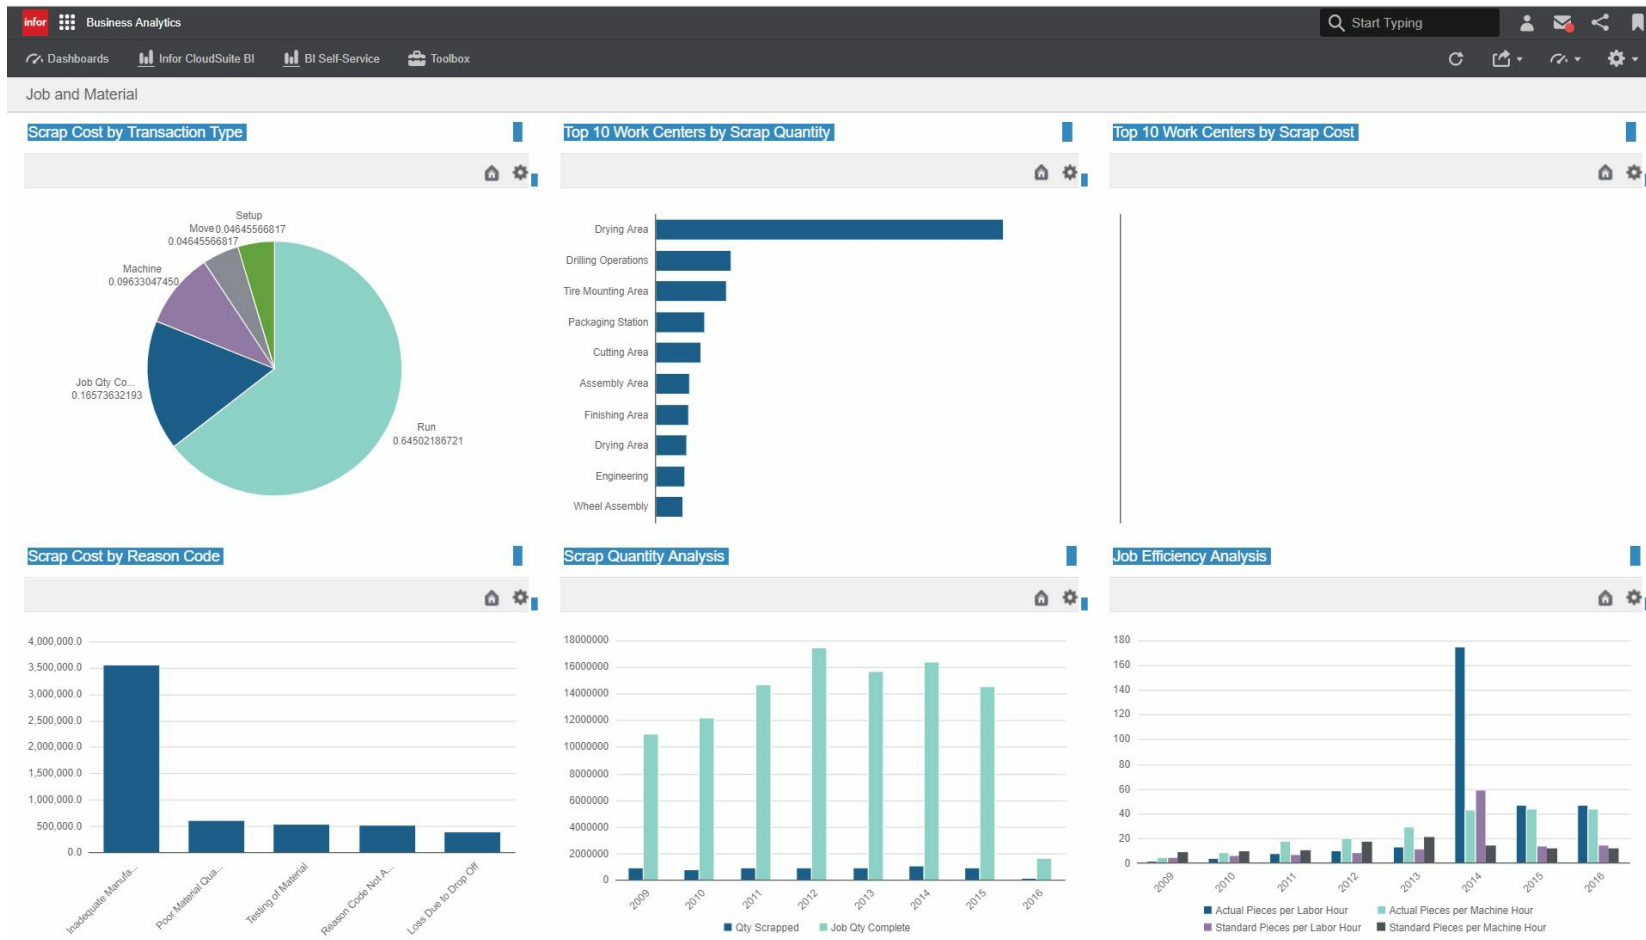

 DISCOVERCRM

GODLAN'S ERP FOR MANUFACTURING EXTENDED PROFILE

 GODLAN

OVERVIEW

SOFTWARE SPECIFICATION

OVERVIEW	
PRODUCT NAME	Godlan's ERP for Manufacturing
CUSTOMER SIZE	
SMALL (1-50 USERS)	✗
MEDIUM (51-200 USERS)	✓
ENTERPRISE (201+ USERS)	✓
FURTHER INFORMATION	

SOFTWARE SCREENSHOTS

Verizon 11:33 AM 86% Tasks

Please Approve/Reject new order DC00000412 for Larry's Bicycles. It's value is 41923.0.a...

Mar 19, 2019 at 9:02 AM

Please Approve/Reject new order DC00000403 for MEI001. It's value is 18500.0.and was creat...